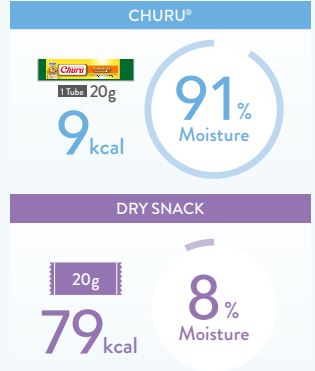

Unique Creamy Treat for Dogs
Churu

Make Your Dog's Day with Churu® Purées: Creamy, Lickable, Low Calorie Treat

DOG CONNOISSEURS CHOOSE CHURU® PURÉES

Churu® makes snack time fun for you and your dog. These tasty, healthy, and squeezable treats are great for training or hiding pills. It can also be used as a tasty topper on wet or dry food.

ALL ABOUT CHURU® PURÉES

- » Use as a topper for food.
- » Great for giving pills.
- » High value reward for training.

91% MOISTURE & LESS CALORIES

With just an eighth of the calories of dried snacks, this snack is very healthy!