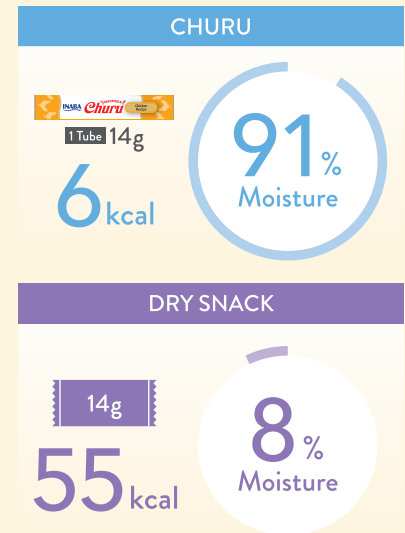

Make your Cat's Day with Churu® Purées: Creamy, Lickable, Low Calorie Treat

CAT CONNOISSEURS CHOOSE CHURU® PURÉES

Churu® makes snack time fun for you and your cat. These tasty, healthy, and squeezable treats come in an easy-to-open package that your cat will simply love to lick!

ALL ABOUT CHURU

91% MOISTURE & LESS CALORIES

With just a tenth of the calories of dried snacks, this snack is very healthy!

CATS AND THEIR HUMANS MAKE MEMORIES WITH CHURU® PURÉES

Cats love Churu® Purées and their humans love watching them make silly faces while enjoying the treats.

Cats usually eat their food by licking it up from below, so you can't see their reactions while they eat.

A RICH VARIETY OF FLAVORS

- Tuna
- Tuna with Chicken
- Chicken
- Tuna with Scallop
- Chicken with Scallop
- Tuna with Salmon
- Chicken with Cheese
- Chicken with Shrimp
- Chicken with Crab