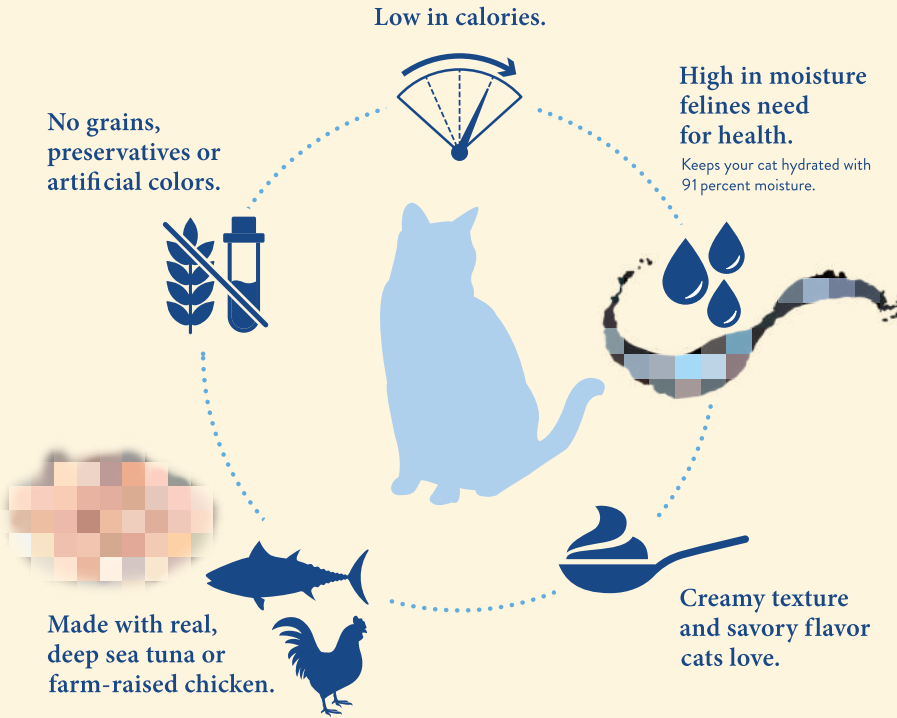

Make your Cat's Day with Churu® Purées: Creamy, Lickable, Low Calorie Treat

CAT CONNOISSEURS CHOOSE CHURU® PURÉES

Churu® makes snack time fun for you and your cat. These tasty, healthy, and squeezable treats come in an easy-to-open package that your cat will simply love to lick!

ALL ABOUT CHURU

91% MOISTURE & LESS CALORIES

With just a tenth of the calories of dried snacks, this snack is very healthy!

CATS AND THEIR HUMANS MAKE MEMORIES WITH CHURU® PURÉES

Cats love Churu® Purées and their humans love watching them make silly faces while enjoying the treats.

Cats usually eat their food by licking it up from below, so you can't see their reactions while they eat.

A RICH VARIETY OF FLAVORS

- Tuna
- Tuna with Chicken
- Chicken
- Tuna with Scallop
- Chicken with Scallop
- Tuna with Salmon
- Chicken with Cheese
- Chicken with Shrimp
- Chicken with Crab

We know that your cat is a beloved member of your family. That's why we use only high-quality ingredients including real deep sea tuna and farm-raised chicken. Our treats are low in calories, grain free, and packed with the moisture that your cat needs to be healthy.